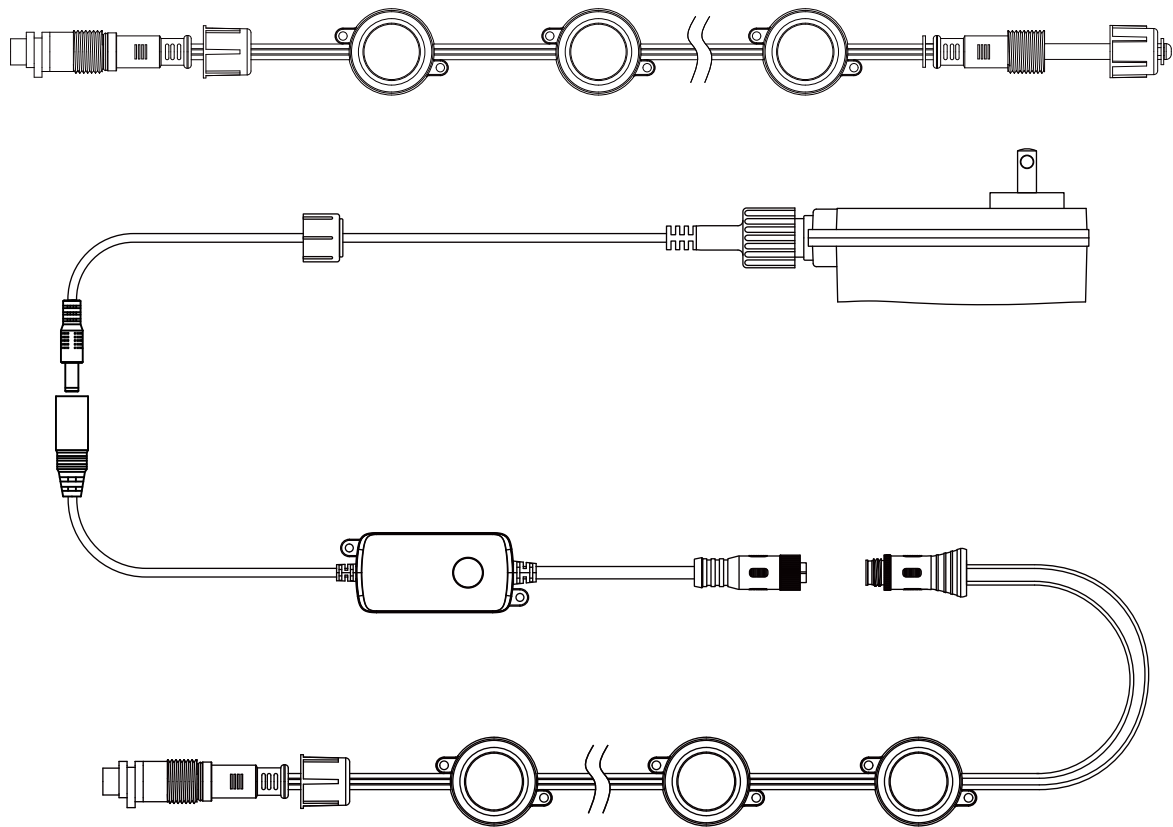

Wiring diagram

Packing info

15M(Pack of one)

- ◎ Color Box size: 225X130X90MM
- ◎ Carton size: 470X410X295MM
- ◎ Qty/ctn: 18PCS
- ◎ G.W/ctn: 15.7KG

30M(Pack of two)

- ◎ Color Box size: 225X130X150MM
- ◎ Carton size: 470X410X325MM
- ◎ Qty/ctn: 12PCS
- ◎ G.W/ctn: 17.2KG

45M(Pack of three)

- ◎ Color Box size: 240X140X200MM
- ◎ Carton size: 500X300X425MM
- ◎ Qty/ctn: 8PCS
- ◎ G.W/ctn: 16.6KG