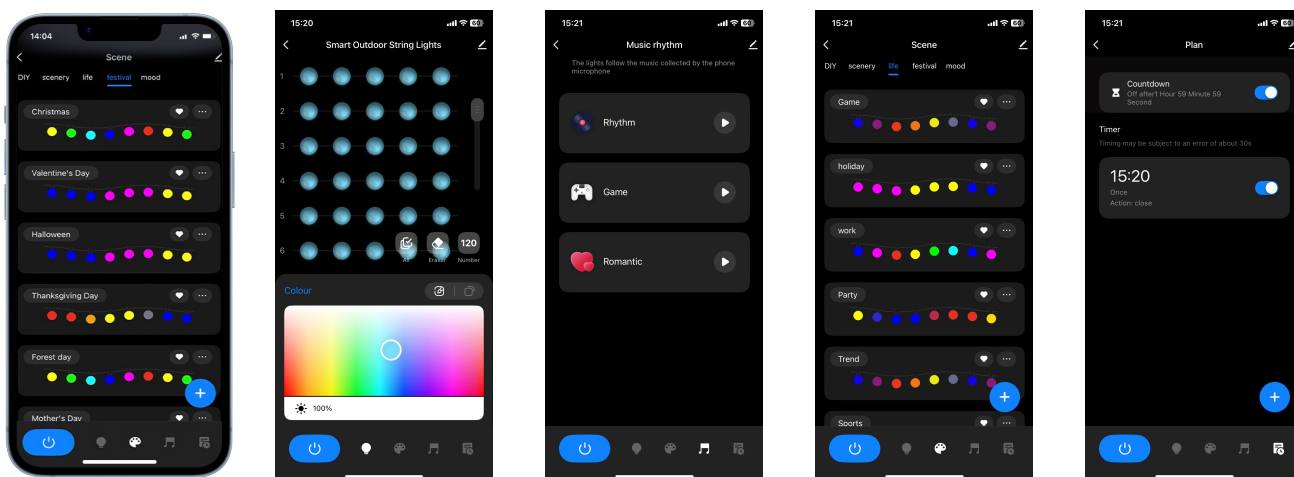

## THREE CONTROL METHODS

APP  
CONTROL

REMOTE  
CONTROL

BUTTON  
CONTROL

# Product Function

- ★ Private mode optical lens design, wall washing contour light
- ★ Using high brightness LED lamp beads, can be used for outdoor lighting
- ★ Using PC material to deal with light guide, large luminous angle
- ★ WIFI + Bluetooth dual-mode communication, APP and remote operation
- ★ Support 433 remote control, one key control within 20m distance.
- ★ RGB 16 million colours, even and soft light, phantom light.
- ★ 20 scenarios, colour, brightness, music mode selectable
- ★ Support timing, countdown, sharing and memory functions.
- ★ The product is suitable for any wall, floor installation, a light for two purposes
- ★ Waterproof interface, IP67 waterproof for indoor and outdoor use.
- ★ Support Alexa, Google Assistant and other third-party voice operation.

# App Function

1. Plugged in, the light comes on and enters flash distribution mode
2. Open WiFi and Bluetooth and Tuya App, add the device or search for the device, set the number of light bodies after successful mating, and then enter the App page to operate

# Instructions of remote

1	1	ON
2	2	OFF
3	*	Brightness Increase
4	⚙️	Brightness Reduction
5	+	Speed Up
6	-	Speed Down
7	Static Color	Red→Green→Blue→Warmwhite →Yellow Purple←Orange←Cyan
8	Multi	8 colors fixed
9	Random	8 colors flash randomly
10	Strobe	Switchable & random mode with background color
11	Breath	Optional 8-color breath + automatic 8-color breath
12	Flash	Switchable 8-color flash + automatic 8-color flash