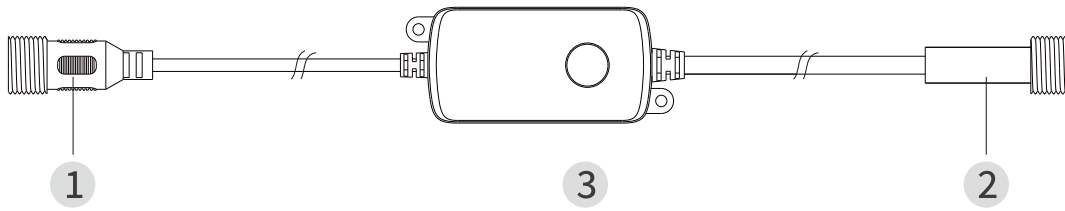

# App Function

1. Plugged in, the light comes on and enters flash distribution mode
2. Open WiFi and Bluetooth and Tuya App, add the device or search for the device, set the number of light bodies after successful mating, and then enter the App page to operate

# Instructions of remote

1	1	ON
2	2	OFF
3	*	Brightness Increase
4	⚙️	Brightness Reduction
5	+	Speed Up
6	-	Speed Down
7	Static Color	Red→Green→Blue→Warmwhite →Yellow Purple←Orange←Cyan
8	Multi	8 colors fixed
9	Random	8 colors flash randomly
10	Strobe	Switchable & random mode with background color
11	Breath	Optional 8-color breath + automatic 8-color breath
12	Flash	Switchable 8-color flash + automatic 8-color flash

# Dimension

- 1 : Input voltage: DC24V
- 2 : LED light connector
- 3 : Function button: Switch ON-switch mode-switch off