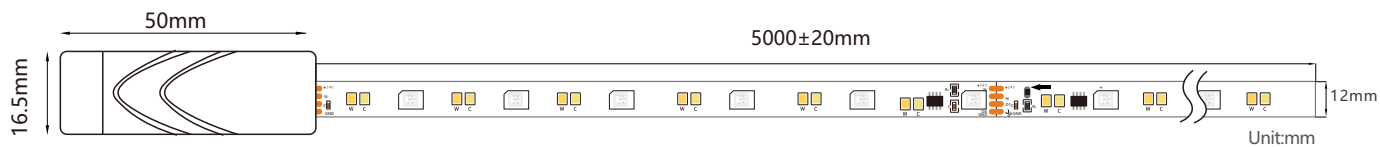

RGBIC+CCTIC LED Strip Kit

- ◆ The strip light can be partitioned control, and divided into two independent areas(RGB and CCT), each area controlled by one related IC.
- ◆ Independent dimming, independently adjust the brightness of the LED lights in the area under its control.
- ◆ By adjusting the current of red, green, blue to control the colour of the lights in each area, to achieve a variety of colours of the lighting effect.
- ◆ IR remote control, a variety of modes to choose.
- ◆ RGB 16 million colours, digital colour changes.
- ◆ The strip light can achieve synchronous or asynchronous control according to needs.

Product size >>>>>

Product parameters >>>>>

Model	STIH-37T5
Dimension	5000*12mm
Color	R/G/B/C/W
Voltage	24V
CCT	2850±150K-6500K±500K
POWER	24W
Control way	IR remote
IP Rating	IP65
Remote distance	3-5m

IP rating >>>>>

Packing info. >>>>>

Color Box size	L160*W57*H160mm
Carton size	L388*W350*H365mm
Qty/ctn:	24PCS
G.W/ctn:	
Net Weight:	
Box weight:	

Notes >>>>>

WARNING ⚠

- ◆ Prohibit to switch on the power during installation or assembly, power identical to Led strip required input voltage only can be connected and powered on after finish connection, installation and fixation.
- ◆ During installation and using, do not use blunt instrument to strike the Led strip, and to avoid heavy pressure, falling damage or be covered, good heat dissipation must be guaranteed.
- ◆ Do not lighting Led strip for long time when it was rolled-up, stacked together or still in packing material (shall not exceed 1 minute) .
- ◆ Cannot be installed in water, inflammable or explosive environment, good ventilation must be guaranteed.
- ◆ Only can be cut in places with cutting symbol, otherwise one loop unit will be broken and cannot light.