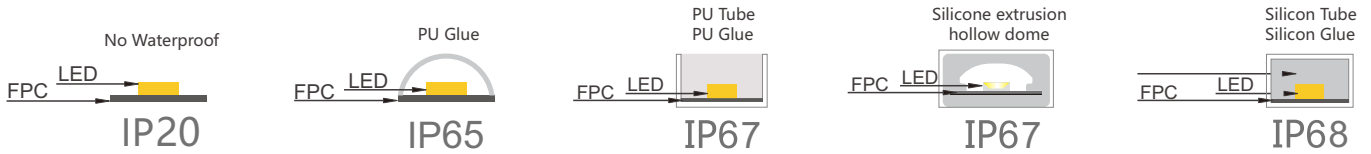

RGBIC+CCTIC LED Strip Kit

- ◆ The strip light can be partitioned control, and divided into two independent areas(RGB and CCT), each area controlled by one related IC.
- ◆ Independent dimming, independently adjust the brightness of the LED lights in the area under its control.
- ◆ By adjusting the current of red, green, blue to control the colour of the lights in each area, to achieve a variety of colours of the lighting effect.
- ◆ IR remote control, a variety of modes to choose.
- ◆ RGB 16 million colours, digital colour changes.
- ◆ The strip light can achieve synchronous or asynchronous control according to needs.

Product size >>>>>

Product parameters >>>>>

Model	STIH-37T5
Dimension	5000*12mm
Color	R/G/B/C/W
Voltage	24V
CCT	2850±150K-6500K±500K
POWER	24W
Control way	IR remote
IP Rating	IP65
Remote distance	3-5m

IP rating >>>>>

Packing info. >>>>>

Color Box size	L160*W57*H160mm
Carton size	L388*W350*H365mm
Qty/ctn:	24PCS
G.W/ctn:	
Net Weight:	
Box weight:	

Notes >>>>>

WARNING ⚠

- ◆ Prohibit to switch on the power during installation or assembly, power identical to Led strip required input voltage only can be connected and powered on after finish connection, installation and fixation.
- ◆ During installation and using, do not use blunt instrument to strike the Led strip, and to avoid heavy pressure, falling damage or be covered, good heat dissipation must be guaranteed.
- ◆ Do not lighting Led strip for long time when it was rolled-up, stacked together or still in packing material (shall not exceed 1 minute) .
- ◆ Cannot be installed in water, inflammable or explosive environment, good ventilation must be guaranteed.
- ◆ Only can be cut in places with cutting symbol, otherwise one loop unit will be broken and cannot light.