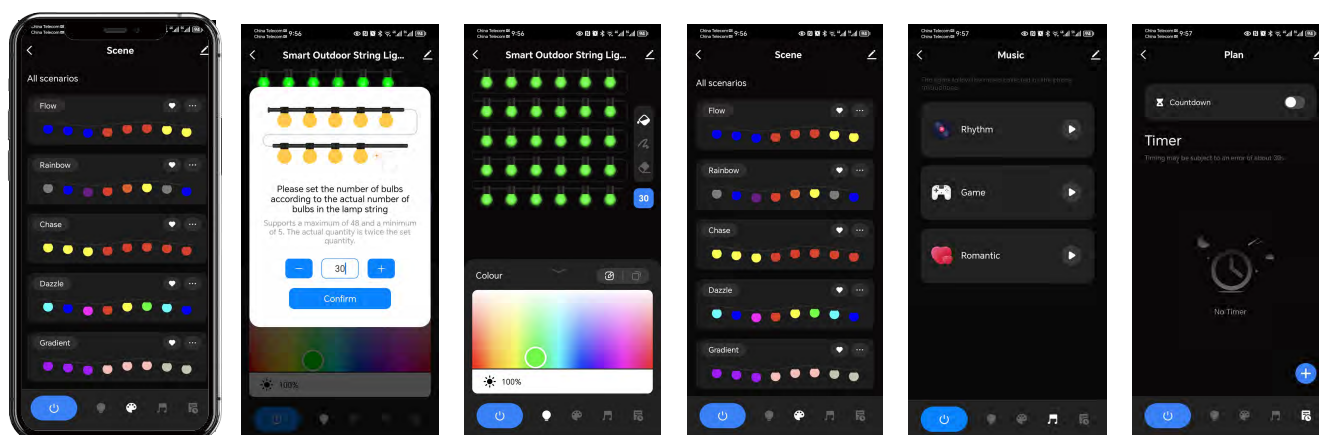

WiFi+RF RGBW+IC Dream
Color Festoon Lighting Kit

WiFi+RF RGBW+IC Dream Color Festoon Lighting Kit

Product features

- WIFI + Bluetooth dual-mode communication, fast network speed
- RGBW 4 in 1 high-quality lamp beads, 16 million colors
- S14G bulb with built-in light guide column, even and soft light emission
- Auxiliary lighting and RGBIC colorful ambient light double all-in-one
- Support button, TUYA APP intelligent operation / remote control
- Configuration of RF433 remote control, long-distance remote control operation
- Support Amazon Alexa, Google Assistant and other voice control
- Support timer, countdown, sharing and memory functions.
- 20 kinds of scene mode, color, brightness, music mode optional
- The first and last are connected by terminals, with a variety of shapes and series connection.
- 360-degree rotating hook design, easy to hang and install.
- Waterproof interface, potting package, IP65 waterproof for indoor and outdoor usage

APP functions

Dimension

1 : Input voltage: DC12V 2 : LED light connector

3 : Function button: Switch ON-switch mode-switch off

Wiring diagram

Instructions of remote

| | | |
|----|--------------|--|
| 1 | ON | ON |
| 2 | OFF | OFF |
| 3 | ☀ | Brightness Increase |
| 4 | ⚙ | Brightness Reduction |
| 5 | + | Speed Up |
| 6 | - | Speed Down |
| 7 | Static Color | Red→Green→Blue Yellow←Warmwhite Cyan→Orange→Purple |
| 8 | Multi | 8 colors fixed |
| 9 | Random | 8 colors flash randomly |
| 10 | Strobe | Switchable & random mode with background color |
| 11 | Breath | Optional 8-color breath + automatic 8-color breath |
| 12 | Flash | Switchable 8-color flash + automatic 8-color flash |