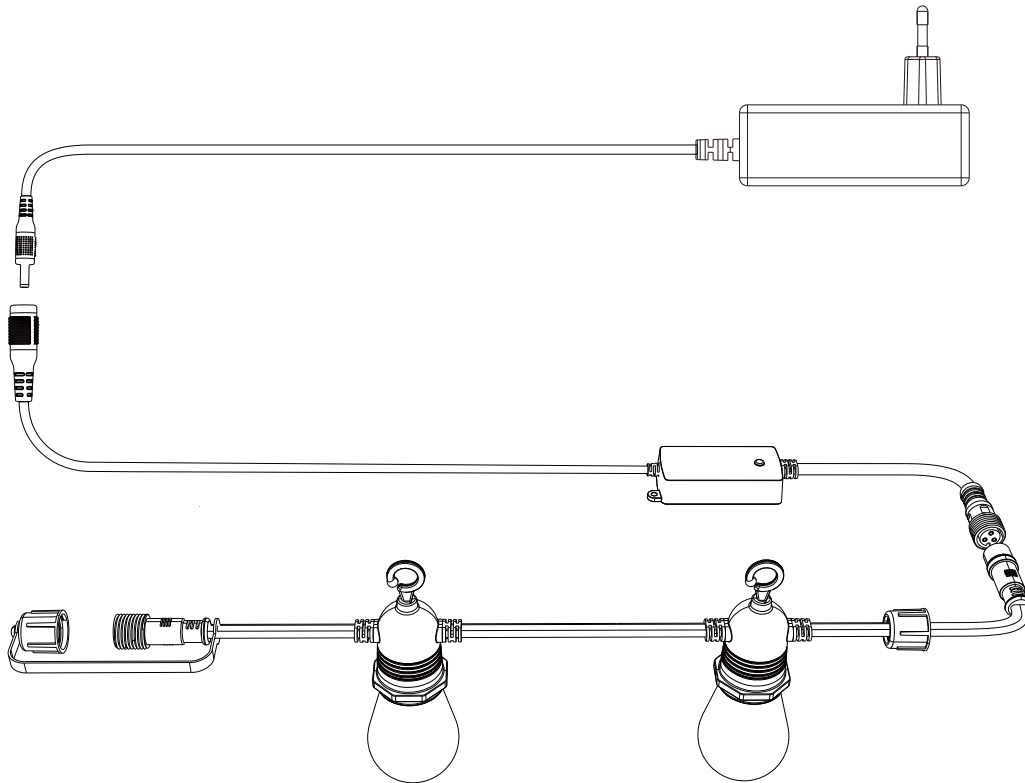

APP functions

Dimension

1 : Input voltage: DC12V 2 : LED light connector

3 : Function button: Switch ON-switch mode-switch off

Wiring diagram

Instructions of remote

| | | |
|----|--------------|--|
| 1 | ON | ON |
| 2 | OFF | OFF |
| 3 | ☀ | Brightness Increase |
| 4 | ⚙ | Brightness Reduction |
| 5 | + | Speed Up |
| 6 | - | Speed Down |
| 7 | Static Color | Red→Green→Blue Yellow←Warmwhite Cyan→Orange→Purple |
| 8 | Multi | 8 colors fixed |
| 9 | Random | 8 colors flash randomly |
| 10 | Strobe | Switchable & random mode with background color |
| 11 | Breath | Optional 8-color breath + automatic 8-color breath |
| 12 | Flash | Switchable 8-color flash + automatic 8-color flash |

Applications:

Parameters

| | | | |
|--------------------|-------------------------------------|------------------------|------------------------|
| Model No. | DCWZC4-24TC | | |
| LEDs Specification | (1String) 15m 15 LEDs | (2String) 30m 30LEDs | (3String) 45m 45LEDs |
| Bulb Model. | S14 bulb, E26 spiral head | | |
| Surface Technology | Black (White support customization) | | |
| Remote distance | ≤20M | | |
| Connection | WIFI+BLE+433 | | |
| Working Volt | 12V | | |
| Power | 9W | 18W | 27W |
| Power adapter | 12V/12W | 12V/18W | 12V/36W |
| LEDs | 5050 RGBW | | |
| colour temperature | 3000K | | |
| CRI | ≥85 | | |
| Luminous | 140 lm | 280 lm | 420lm |
| IP rating | IP65 | | |