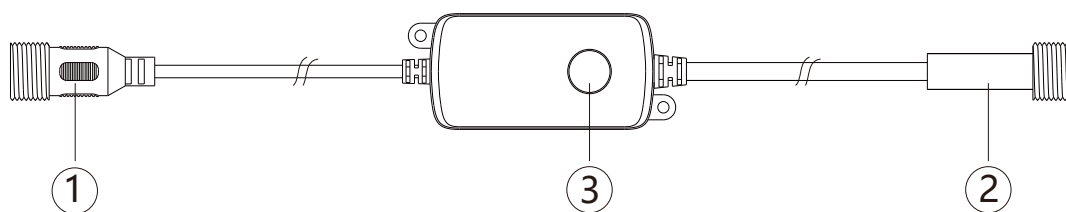

APP functions

Dimension

1 : Input voltage: DC12V 2 : LED light connector

3 : Function button: Switch ON-switch mode-switch off

Wiring diagram

Instructions of remote

| | | |
|----|--------------|--|
| 1 | ON | ON |
| 2 | OFF | OFF |
| 3 | ☀ | Brightness Increase |
| 4 | ⚙ | Brightness Reduction |
| 5 | + | Speed Up |
| 6 | - | Speed Down |
| 7 | Static Color | Red→Green→Blue Yellow←Warmwhite Cyan→Orange→Purple |
| 8 | Multi | 8 colors fixed |
| 9 | Random | 8 colors flash randomly |
| 10 | Strobe | Switchable & random mode with background color |
| 11 | Breath | Optional 8-color breath + automatic 8-color breath |
| 12 | Flash | Switchable 8-color flash + automatic 8-color flash |

Applications:

Parameters

| | | | |
|--------------------|-------------------------------------|------------------------|------------------------|
| Model No. | DCWZC4-24TC | | |
| LEDs Specification | (1String) 15m 15 LEDs | (2String) 30m 30LEDs | (3String) 45m 45LEDs |
| Bulb Model. | S14 bulb, E26 spiral head | | |
| Surface Technology | Black (White support customization) | | |
| Remote distance | ≤20M | | |
| Connection | WIFI+BLE+433 | | |
| Working Volt | 12V | | |
| Power | 9W | 18W | 27W |
| Power adapter | 12V/12W | 12V/18W | 12V/36W |
| LEDs | 5050 RGBW | | |
| colour temperature | 3000K | | |
| CRI | ≥85 | | |
| Luminous | 140 lm | 280 lm | 420lm |
| IP rating | IP65 | | |