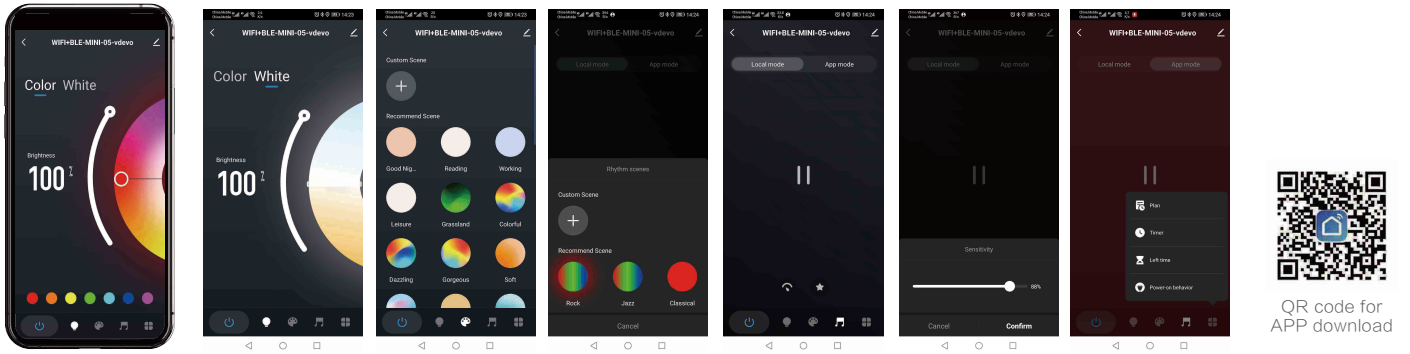

RGB USB WIFI+IR+Music Strip Kit

Product Function

- ▶ Connection via WIFI signal and controlled by APP – Smart Life. The APP compatible with both Android and IOS system.
- ▶ Third-party intelligent speaker voice control, work with Amazon Alexa and Google assistant.
- ▶ Variety of APP functions available including: Timer, dimming and color changing, group control and account sharing etc.
- ▶ Remote control after connecting to internet.

The kit package details: 1 × smart controller, 2m LED strip, 1 × user manual, 1 × remote control.

Product Parameters

Smart Controller		LED strip	
Model	SCWPC6-13	Model	CL-5050RGB018HY05-W10
Voltage	DC 5V	Voltage	DC 5V
Colour	RGB	Colour	RGB
Current	1A	Power	Max.5W
Power	10W	IP rating	IP20 / IP65
Connection	APP (智能生活) +IR	LED QTY	18 LEDs / m
IP rating	IP40	Min Cut-Size	166.67 mm
Dimension	L71*W32*H13.5 mm	Dimension	W10 * L2000 mm

Parameters & Functions of remote control

24 keys IR music remote control

Parameters of remote control

- ▶ Input Voltage: 3V, button cell
- ▶ Connection: IR
- ▶ Control distance: Less than 8M
- ▶ Dimension: 85*52.5*7.5 mm
- ▶ Color of remote control: white

- ▶ Remarks: Please refer to user's manual for more operation details.

Smart Controller

Product connection diagram

- 1.Download APP: Smart Life, APP supports Android and Apple systems.
- 2.When connecting the light strip to the controller, please note that the arrow mark on the LED light bar is relatively connected to the arrow mark on the controller connector.
- 3.Connect the smart controller to the APP via WIFI according to the instruction manual.