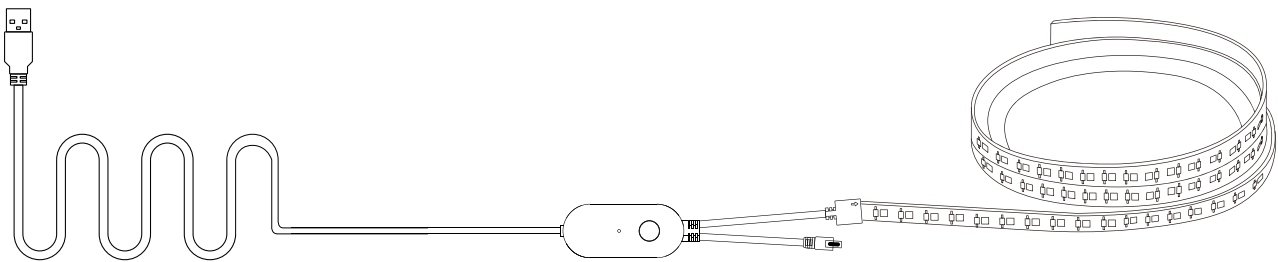

The kit package details: 1 × smart controller, 2m LED strip, 1 × user manual, 1 × remote control.

Product Parameters

Smart Controller		LED strip	
Model	SCWPC6-13	Model	CL-5050RGB018HY05-W10
Voltage	DC 5V	Voltage	DC 5V
Colour	RGB	Colour	RGB
Current	1A	Power	Max.5W
Power	10W	IP rating	IP20 / IP65
Connection	APP (智能生活) +IR	LED QTY	18 LEDs / m
IP rating	IP40	Min Cut-Size	166.67 mm
Dimension	L71*W32*H13.5 mm	Dimension	W10 * L2000 mm

Parameters & Functions of remote control

24 keys IR music remote control

Parameters of remote control

- ▶ Input Voltage: 3V, button cell
- ▶ Connection: IR
- ▶ Control distance: Less than 8M
- ▶ Dimension: 85*52.5*7.5 mm
- ▶ Color of remote control: white

- ▶ Remarks: Please refer to user's manual for more operation details.

Smart Controller

Product connection diagram

- 1.Download APP: Smart Life, APP supports Android and Apple systems.
- 2.When connecting the light strip to the controller, please note that the arrow mark on the LED light bar is relatively connected to the arrow mark on the controller connector.
- 3.Connect the smart controller to the APP via WIFI according to the instruction manual.

Packaging Information

Model	Color Box size	Carton size	Qty/ctn	G.W/ctn
STWPC6-13T2	140*140*35 mm	430*360*300 mm	60 PCS	12.4 KG

Applications: Smart home lighting, Smart office, Hotel decorative lighting, Saloon and KTV ambient lighting and TV background lighting etc.