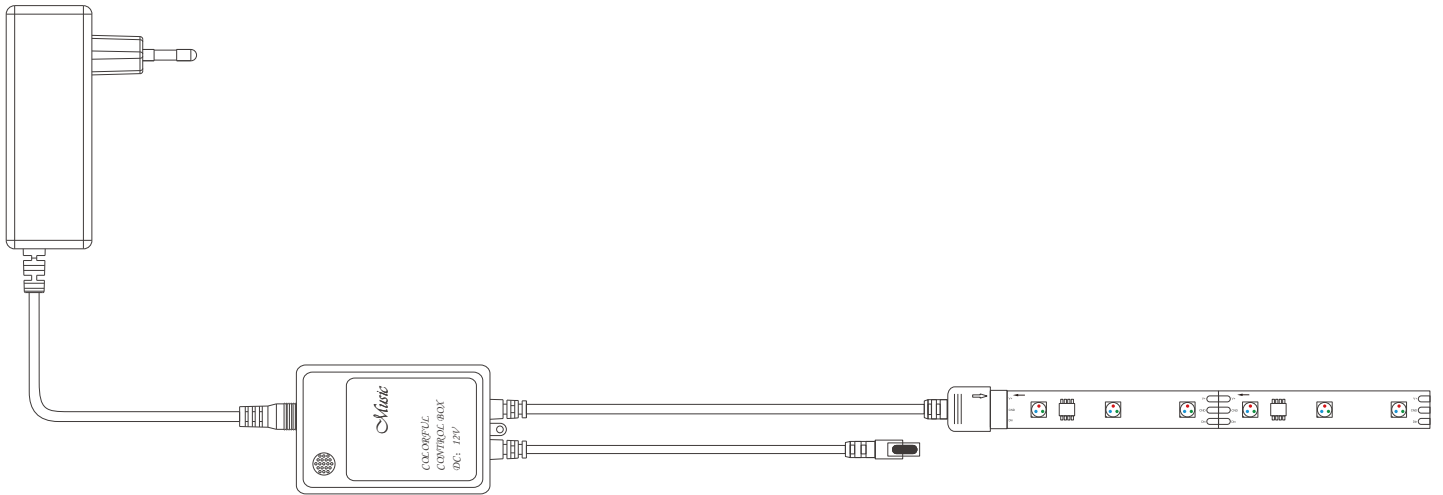

Package information

Model	Color Box size	Carton size	Qty/ctn	G.W/ctn
CLIHC9-23T5	170*170*70 mm	360*360*370 mm	20 PCS	9.2 KG

Product connection diagram

1. When connecting the LED strips to controller, please note that marks of "arrow" on the strip should be corresponding to the marks of "arrow" on the controller.
2. The input voltage of LED strip should be same as output voltage of power adapter and smart controller.