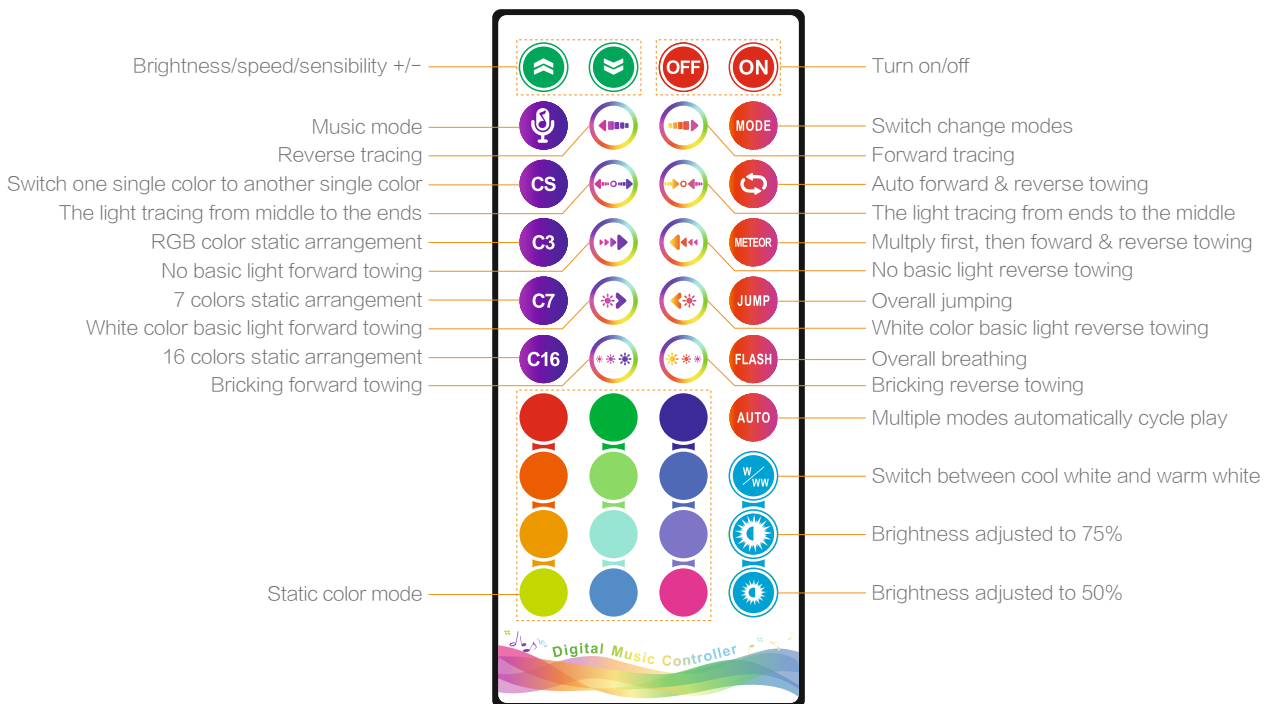

IR Digital music strip kit

Digital Music mode

Product Function

- Functions of brightness adjustment, speed adjustment and sensibility adjustment available. You could operate the remote control to realize variety of color changing include tracing, flowing and gradual change etc.
- Embedded music sensor and optional music modes. The music sensor will help the controller receive the music and control the mode, color and speed of the light synchronized change along with the rhythm of the music.
- Memory function available, when you start it again, it will start with the mode that you operated last time.

The kit package details: 1 × power adapter, 1 × IR digital music controller, 1 x remote control, 1 × 5m LED strip, 1 × user manual.

Product Parameters

Plug-in power adapter		Controller		LED strip	
Plug type	US plug	Model	CLIH9-23	Model	CL-5050RGB024HL12-W10
Input voltage	100-240VAC 50-60Hz	Voltage	DC 12V	Voltage	DC 12V
Plug type	EU / AU / UK plug	Colour	RGB	Colour	RGB
Input voltage	220-240VAC 50-60Hz	Current	2A	Power	Max.18W
Output voltage	DC 12V	Power	24W	IP rating	IP65
Current	1.5A	Connection	IR	LED QTY	120 LEDs / 5m
Power	18W	IP rating	IP20	Min Cut-Size	125 mm
		Dimension	L175*W35*H18mm	Dimension	W10*L5000 mm

40 key digital music remote controller

► Parameters of remote control

Control distance: 5-8m
 Dimension: 124*55*7.5 mm
 Color of remote control: black/white

Model: CLHR4-83
 Input Voltage: 3V, button cell
 Connection: IR