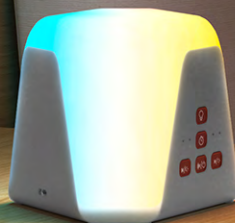

## White Noise Light

Stress relief  
and sleep aid

Noise  
shielding

Night  
light

Seamless  
dimming

15 natural  
sounds

Timer

Memory

## Product functions

- Portable design, novel and exquisite appearance
- Embedded with 15 natural and harmonious sounds, arbitrary selection
- The sound quality is light and soothing, effectively relieving insomnia
- 30 kinds of ambient lighting modes, warm and comfortable, decompression
- Block out ambient noise and make learning more focused
- Four gear timing switch, automatic shutdown after timing
- Memory function, keep the original sound and light effect every time you turn it on

## User guide

Buttons	Long press	Short press	Double click
	Switch ON/OFF light	The next lighting mode (cycle switching)	Previous lighting mode (cycle switching)
	Cancel timed mode and turns off all lights	Switch to the next timing cycle (cycle switching)	4 light mode speeds (cycle switching)
	Play Mode: Volume - Lighting Mode: Brightness-	Play mode: previous song (cycle switching)	Previous single color (cycle switching)
	OFF/ON	Enter when music is paused (light mode) Enter while music is playing (play mode)	Lighting mode play/pause
	Play Mode: Volume - Lighting Mode: Brightness-	Play mode: next song (cycle switching)	Next monochrome (cycle switching)

## Lighting mode

- **Static color: 10 kinds**  
Red, orange, yellow, green, blue, purple, rose, warm white, cool white
- **Dynamic mode: 20 kinds**  
Single color horse racing, single color breathing, multi-color jump, flowing water, color brushing, color chain, rainbow