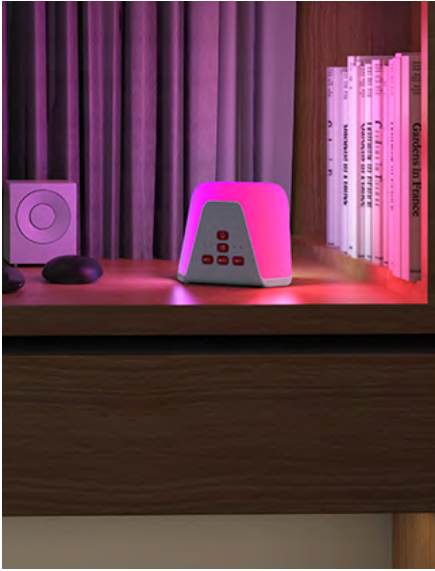

Product application:

Parameters

Model No.	FWHAB5-13
Color	White housing
Working voltage	DC5V
Rated power	1.5W
Working current	300mA
White noise	15 natural sounds
Ambient light	30 kinds of lighting modes
Timer	15、30、45、60minutes Four gear timing switch
Protection grade	IP20
Working environment	-20+40°C
Dimension	106*100mm

Item list

- ◎ User manual × 1
- ◎ USB cable × 1

Packing info.

- ◎ Color Box size: 128X115X105MM
- ◎ Carton size: 532X480X340MM
- ◎ Qty/ctn: 48PCS
- ◎ G.W/ctn: 12KG