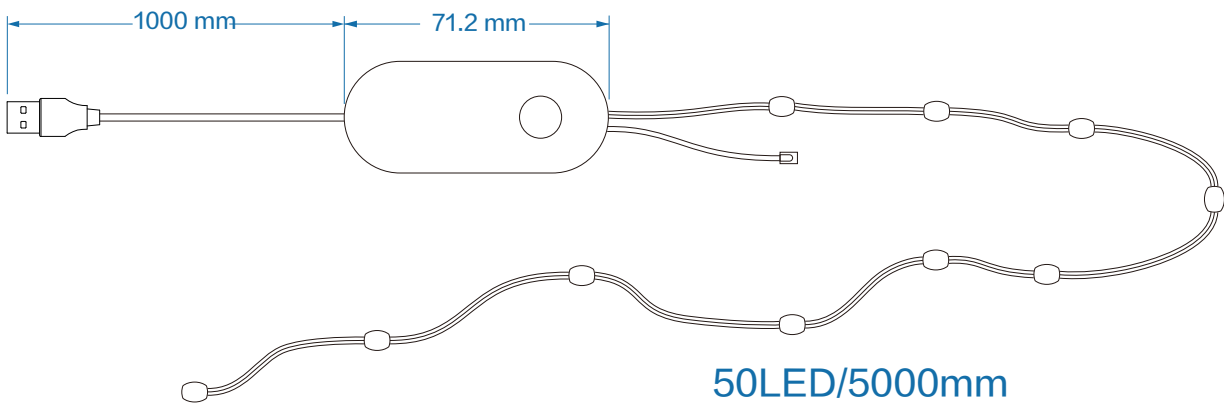

Item list	Smart controller with USBX1、40 key IR remoteX1、LED String light 5m、User manualX1
-----------	--

Parameters

Controller		String light	
Model number	DCBKC6-13	Input voltage	DC 5V
Input voltage	DC 5V	LEDs quantity	50 LEDs/5m or 100 LEDs/10m
LEDs type	RGBIC LEDs	Rated power	7.5W/50LEDs
Working current	1.5A/50 Leds 3A/100 Leds	Protection	IP65
Control ways	IR remote/APP/Switch button of the controller	LEDs type	RGBIC LEDs
Protection	IP40	Min. Cut size.	100mm
Size	White color ABS 70x32.5x13.7mm (Without wires)	Size	Single resin size 6x6x6mm, Interval is 100 mm

40 keys IR Bluetooth digital music remote control

Parameters of remote control

- ▶ Model: CLBHR4-83
- Input Voltage: 3V, button cell
- Connection: IR
- Control distance: 5-8m
- Dimension: 124*55*7.5 mm
- Color of remote control: black/white

▶ Remarks: Please refer to user's manual for more operation details.

APP Features

Magic Lantern QR code

Packing

Model number	Color box size	Carton size	QTY/CTN	GW/CTN
DCBK6-13T5	120*120*40mm	615*215*500 mm	100 PCS	12.8 KG

Wiring diagram

Application:

Showcase, Courtyard, Birthday party, Christmas tree, Party etc.