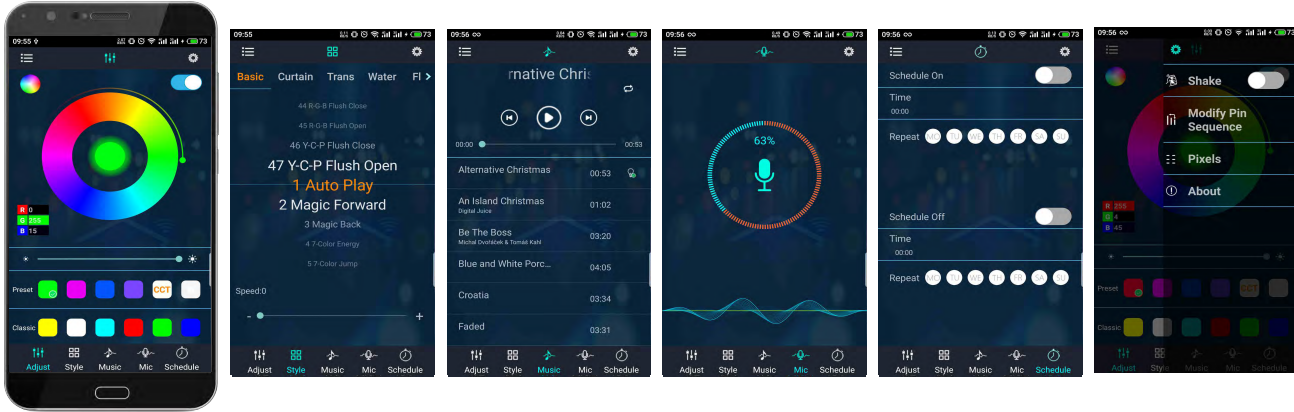

APP Features