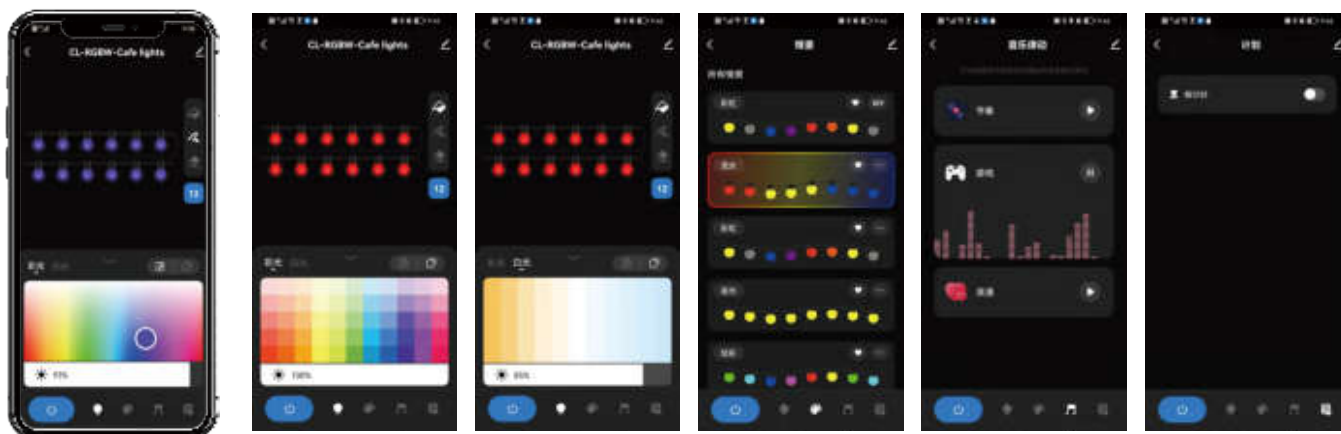

WiFi+RF RGBW+IC Dream
Color Festoon Lighting Kit

WiFi+RF RGBW+IC Dream Color Festoon Lighting Kit

Dream
colors

IP65
waterproof

APP
control

RF 433

Change
colors

Voice
control

Product features

- WiFi+RF433 dual control ways
- Adopt S14 bulbs and string connections, easy installation
- High quality 4chips in one LEDs as light source, 16 million colors, transparent and uniform optical design
- Multiple control ways available, support controller operation, RF remote control and APP control.
- Water flow, rainbow, light tracing and other cool magic lights lighting effects, you can customize the scene modes as well.
- Built-in music rhythm function with variety of music modes for options, the lights sync change the colors with the rhythm of music.

APP functions

The festoon light string APP UI supports switch, brightness adjustment, various color adjustment, scene mode selection and customization, music mode selection, timing and other functions as well as remote control.