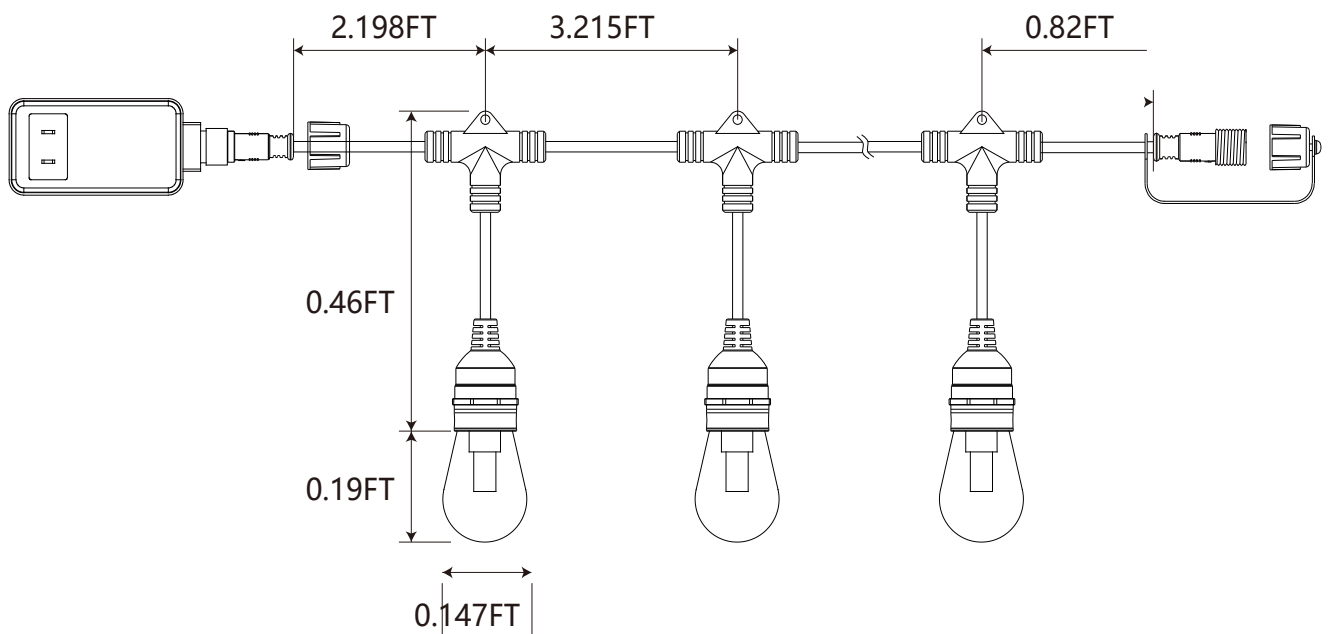

Single press to turn on the light, and switch mode after power on.

Double press to turn off the light

Long press for over 5 seconds to reset

2 : Output connector

Connection diagram

Applications: suitable for various decorative lighting application like garden lighting, birthday and party lighting, Christmas lighting and festive lighting etc.

Parameters

Model	DCWZC4-24-15
Color	RGBIC+W
Working voltage	DC12V
Brightness	160lm
Rated power	10W
Control ways	WiFi+RF433
IP grade	IP65
Bulbs quantity	15 L/15M
Length	15m

Packing list

- ◎ Nylon locking ties × 15
- ◎ Adhesive tape × 1
- ◎ Remote control × 1
- ◎ User manual × 1