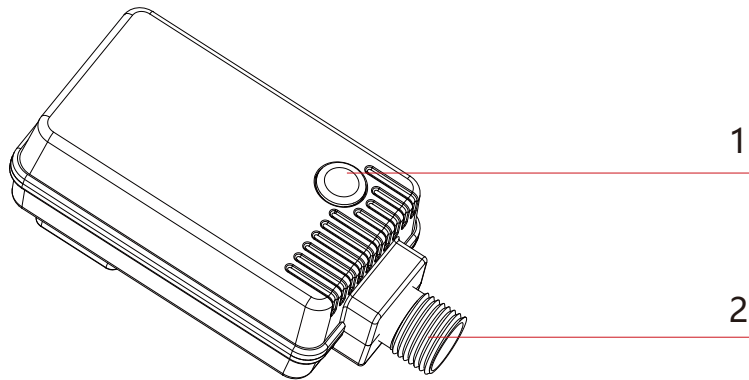

Product functions