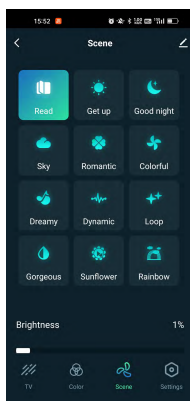


HDMI01 Sync Box

Smart TV LED Strip Lights With HDMI Sync Box

Functions

- WIFI+BLE Controlled by Tuya APP
- HDMI Sync:the lights work in sync with the image of the TV/screen, and your gaming and viewing experience will be different.
- HDMI Signal Source and Video Solution:Support signal sources such as set-top boxes, streaming media devices, Blu-ray players, game consoles, etc.
- Immersive TV Lighting Experience:Sync your TV backlight color with movies and video games, various music rhythm modes and dynamic modes bring the perfect home entertainment atmosphere.
- The HDMI light box support DC12V RGBIC strip light and DC12V ambient lights
- Support Alexa and Google Assistant voice command function
- Easy to Install:suitable for the screen size under 65"

APP Functions

Connection Diagram

Applications: Living room, dining room, shopping room, bedroom, gaming room etc.

Parameter

Model	ST-HDMI01
Dimension of HDMI box	110*95*20mm
LED strip light	RGBIC 30 LED/m
Working voltage	12V
Power	18W
Output voltage	12V
HDR	HDR10/HLG/dolby vision
IC clips of strip	WS2812/WS2811/WS2815/SM16703
HDMI	HDMI2.0
HDCP	2.2
Scene mode	HDMI sync, video modes, music sync, color changing, multiple scene modes
Communication protocol	Wifi+BLE
Connectors	HDMI input × 1, HDMI output × 1, typeC × 2, DC connector of adapter(5.5/2.1), micro USB