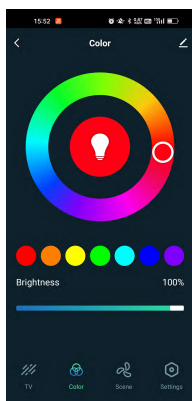


HDMI01 Sync Box

Smart TV LED Strip Lights With HDMI Sync Box

Functions

- WIFI+BLE Controlled by Tuya APP
- HDMI Sync:the lights work in sync with the image of the TV/screen, and your gaming and viewing experience will be different.
- HDMI Signal Source and Video Solution:Support signal sources such as set-top boxes, streaming media devices, Blu-ray players, game consoles, etc.
- Immersive TV Lighting Experience:Sync your TV backlight color with movies and video games, various music rhythm modes and dynamic modes bring the perfect home entertainment atmosphere.
- The HDMI light box support DC12V RGBIC strip light and DC12V ambient lights
- Support Alexa and Google Assistant voice command function
- Easy to Install:suitable for the screen size under 65"

APP Functions

Connection Diagram

Applications: Living room, dining room, shopping room, bedroom, gaming room etc.

Parameter

Model	ST-HDMI01
Dimension of HDMI box	110*95*20mm
LED strip light	RGBIC 30 LED/m
Working voltage	12V
Power	18W
Output voltage	12V
HDR	HDR10/HLG/dolby vision
IC clips of strip	WS2812/WS2811/WS2815/SM16703
HDMI	HDMI2.0
HDCP	2.2
Scene mode	HDMI sync, video modes, music sync, color changing, multiple scene modes
Communication protocol	Wifi+BLE
Connectors	HDMI input × 1, HDMI output × 1, typeC × 2, DC connector of adapter(5.5/2.1), micro USB