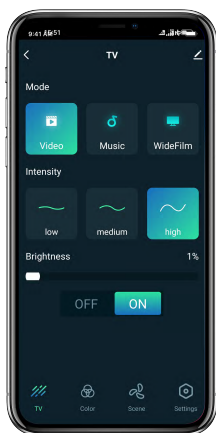


HDMI01 Sync Box

Smart TV LED Strip Lights With HDMI Sync Box

Functions

- WIFI+BLE Controlled by Tuya APP
- HDMI Sync:the lights work in sync with the image of the TV/screen, and your gaming and viewing experience will be different.
- HDMI Signal Source and Video Solution:Support signal sources such as set-top boxes, streaming media devices, Blu-ray players, game consoles, etc.
- Immersive TV Lighting Experience:Sync your TV backlight color with movies and video games, various music rhythm modes and dynamic modes bring the perfect home entertainment atmosphere.
- The HDMI light box support DC12V RGBIC strip light and DC12V ambient lights
- Support Alexa and Google Assistant voice command function
- Easy to Install:suitable for the screen size under 65"

APP Functions

Connection Diagram

Applications: Living room, dining room, shopping room, bedroom, gaming room etc.

Parameter

Model	ST-HDMI01
Dimension of HDMI box	110*95*20mm
LED strip light	RGBIC 30 LED/m
Working voltage	12V
Power	18W
Output voltage	12V
HDR	HDR10/HLG/dolby vision
IC clips of strip	WS2812/WS2811/WS2815/SM16703
HDMI	HDMI2.0
HDCP	2.2
Scene mode	HDMI sync, video modes, music sync, color changing, multiple scene modes
Communication protocol	Wifi+BLE
Connectors	HDMI input × 1, HDMI output × 1, typeC × 2, DC connector of adapter(5.5/2.1), micro USB