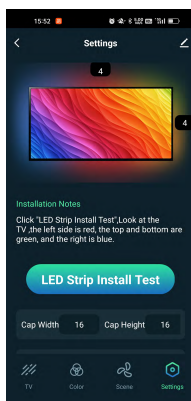


HDMI01 Sync Box

Smart TV LED Strip Lights With HDMI Sync Box

Functions

- WIFI+BLE Controlled by Tuya APP
- HDMI Sync:the lights work in sync with the image of the TV/screen, and your gaming and viewing experience will be different.
- HDMI Signal Source and Video Solution:Support signal sources such as set-top boxes, streaming media devices, Blu-ray players, game consoles, etc.
- Immersive TV Lighting Experience:Sync your TV backlight color with movies and video games, various music rhythm modes and dynamic modes bring the perfect home entertainment atmosphere.
- The HDMI light box support DC12V RGBIC strip light and DC12V ambient lights
- Support Alexa and Google Assistant voice command function
- Easy to Install:suitable for the screen size under 65"

APP Functions

Connection Diagram

Applications: Living room, dining room, shopping room, bedroom, gaming room etc.

Parameter

Model	ST-HDMI01
Dimension of HDMI box	110*95*20mm
LED strip light	RGBIC 30 LED/m
Working voltage	12V
Power	18W
Output voltage	12V
HDR	HDR10/HLG/dolby vision
IC clips of strip	WS2812/WS2811/WS2815/SM16703
HDMI	HDMI2.0
HDCP	2.2
Scene mode	HDMI sync, video modes, music sync, color changing, multiple scene modes
Communication protocol	Wifi+BLE
Connectors	HDMI input × 1, HDMI output × 1, typeC × 2, DC connector of adapter(5.5/2.1), micro USB