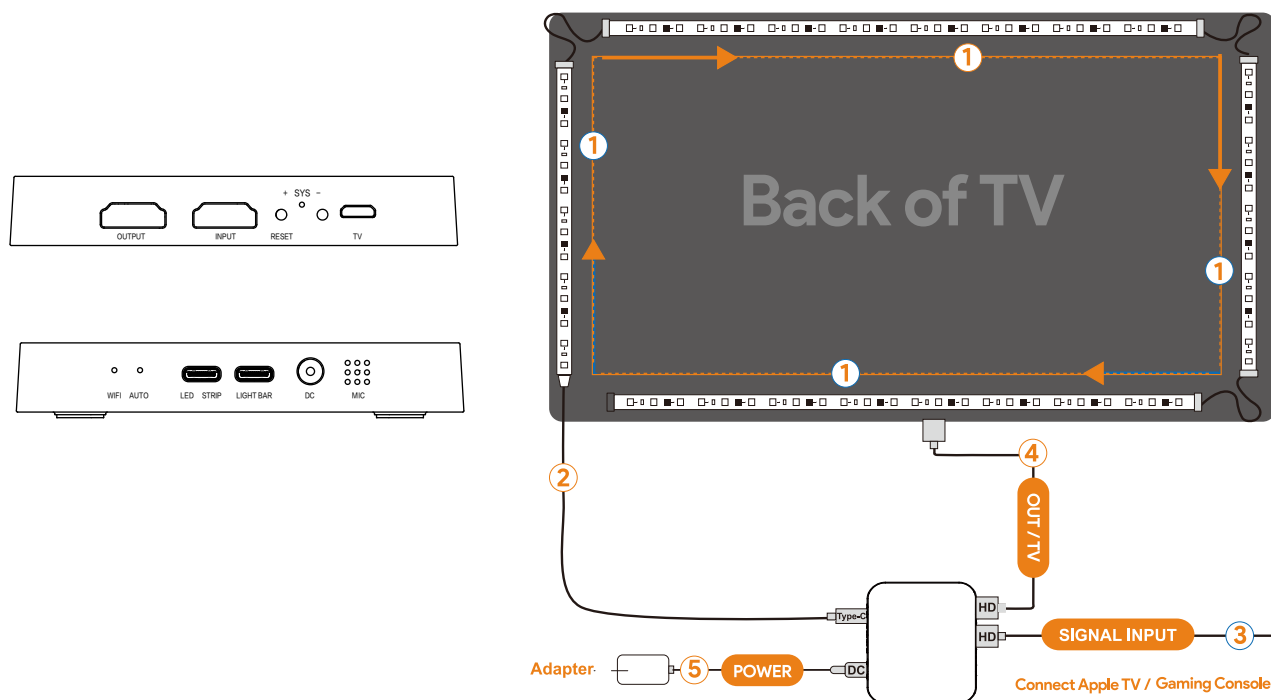


HDMI01 Sync Box

Smart TV LED Strip Lights With HDMI Sync Box

Functions

- WIFI+BLE Controlled by Tuya APP
- HDMI Sync:the lights work in sync with the image of the TV/screen, and your gaming and viewing experience will be different.
- HDMI Signal Source and Video Solution:Support signal sources such as set-top boxes, streaming media devices, Blu-ray players, game consoles, etc.
- Immersive TV Lighting Experience:Sync your TV backlight color with movies and video games, various music rhythm modes and dynamic modes bring the perfect home entertainment atmosphere.
- The HDMI light box support DC12V RGBIC strip light and DC12V ambient lights
- Support Alexa and Google Assistant voice command function
- Easy to Install:suitable for the screen size under 65"

APP Functions

Connection Diagram

Applications: Living room, dining room, shopping room, bedroom, gaming room etc.

Parameter

Model	ST-HDMI01
Dimension of HDMI box	110*95*20mm
LED strip light	RGBIC 30 LED/m
Working voltage	12V
Power	18W
Output voltage	12V
HDR	HDR10/HLG/dolby vision
IC clips of strip	WS2812/WS2811/WS2815/SM16703
HDMI	HDMI2.0
HDCP	2.2
Scene mode	HDMI sync, video modes, music sync, color changing, multiple scene modes
Communication protocol	Wifi+BLE
Connectors	HDMI input × 1, HDMI output × 1, typeC × 2, DC connector of adapter(5.5/2.1), micro USB

Package List

- ◎ HDMI sync box × 1
- ◎ Smrat RGBIC strip light(12V 3.8M RGBIC strip) × 1
- ◎ Adapter (12V 1.5A/18W) × 1
- ◎ HDMI wire(HDMI2.0, 1.5M length) × 1
- ◎ Manual × 1

Packing info.

- ◎ Color Box size: 190X190X70MM
- ◎ Carton size: 400X400X375MM
- ◎ Qty/ctn: 20PCS
- ◎ G.W/ctn: 14KG