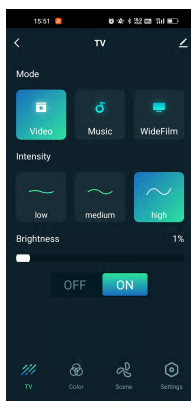


HDMI01 Sync Box

Smart TV LED Strip Lights With HDMI Sync Box

Functions

- WIFI+BLE Controlled by Tuya APP
- HDMI Sync:the lights work in sync with the image of the TV/screen, and your gaming and viewing experience will be different.
- HDMI Signal Source and Video Solution:Support signal sources such as set-top boxes, streaming media devices, Blu-ray players, game consoles, etc.
- Immersive TV Lighting Experience:Sync your TV backlight color with movies and video games, various music rhythm modes and dynamic modes bring the perfect home entertainment atmosphere.
- The HDMI light box support DC12V RGBIC strip light and DC12V ambient lights
- Support Alexa and Google Assistant voice command function
- Easy to Install:suitable for the screen size under 65"

APP Functions

Connection Diagram

Applications: Living room, dining room, shopping room, bedroom, gaming room etc.

Parameter

Model	ST-HDMI01
Dimension of HDMI box	110*95*20mm
LED strip light	RGBIC 30 LED/m
Working voltage	12V
Power	18W
Output voltage	12V
HDR	HDR10/HLG/dolby vision
IC clips of strip	WS2812/WS2811/WS2815/SM16703
HDMI	HDMI2.0
HDCP	2.2
Scene mode	HDMI sync, video modes, music sync, color changing, multiple scene modes
Communication protocol	Wifi+BLE
Connectors	HDMI input × 1, HDMI output × 1, typeC × 2, DC connector of adapter(5.5/2.1), micro USB