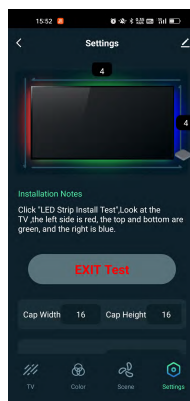


HDMI01 Sync Box

Smart TV LED Strip Lights With HDMI Sync Box

Functions

- WIFI+BLE Controlled by Tuya APP
- HDMI Sync:the lights work in sync with the image of the TV/screen, and your gaming and viewing experience will be different.
- HDMI Signal Source and Video Solution:Support signal sources such as set-top boxes, streaming media devices, Blu-ray players, game consoles, etc.
- Immersive TV Lighting Experience:Sync your TV backlight color with movies and video games, various music rhythm modes and dynamic modes bring the perfect home entertainment atmosphere.
- The HDMI light box support DC12V RGBIC strip light and DC12V ambient lights
- Support Alexa and Google Assistant voice command function
- Easy to Install:suitable for the screen size under 65"

APP Functions

Connection Diagram

Applications: Living room, dining room, shopping room, bedroom, gaming room etc.

Parameter

Model	ST-HDMI01
Dimension of HDMI box	110*95*20mm
LED strip light	RGBIC 30 LED/m
Working voltage	12V
Power	18W
Output voltage	12V
HDR	HDR10/HLG/dolby vision
IC clips of strip	WS2812/WS2811/WS2815/SM16703
HDMI	HDMI2.0
HDCP	2.2
Scene mode	HDMI sync, video modes, music sync, color changing, multiple scene modes
Communication protocol	Wifi+BLE
Connectors	HDMI input × 1, HDMI output × 1, typeC × 2, DC connector of adapter(5.5/2.1), micro USB