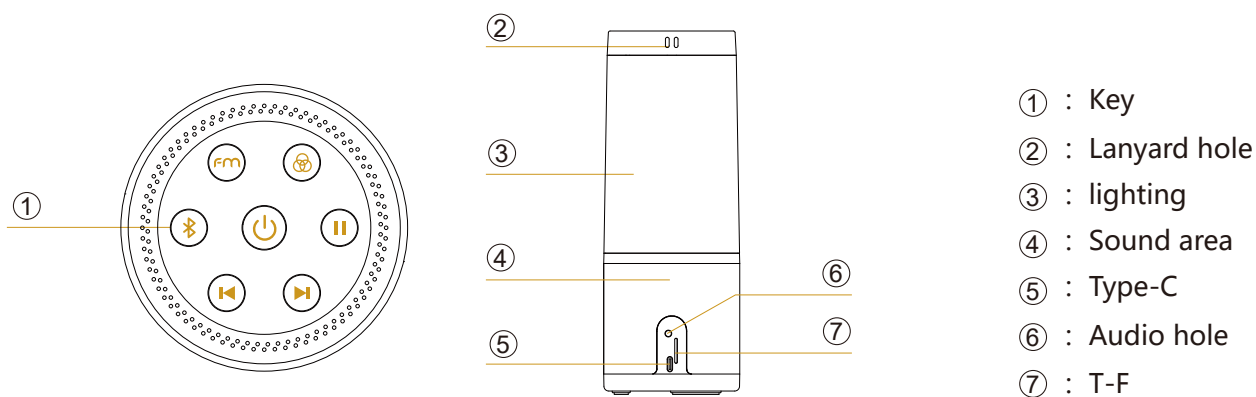

Product Features

- Elegant design for perfect life companion.
- Fantasy light show with 30 amazing lighting modes.
- AUX, TF card, USB external audio source playback.
- External lanyard, the product can be used for hanging or portable, easy to carry.
- Type-C charging port, built-in 2000mAh lithium battery.
- Warm and full timbre.
- Music, sound and light synchronization, enjoy music anytime, anywhere.
- FM range 87-108MHz, radio broadcasting.

Product Diagram

Remote control function

Function	Remote control button
Short press: on/standby Long press: power off	
Short press: Loop in existing play mode Long press: Factory reset	
Short press: Bluetooth mode Long press: Connect/disconnect Bluetooth	
Short press: FM mode Long press: Clear Channel/Auto Search	
Short press: Play/pause (sound) Long press: Bounce/Pause (light effect)	
Short press: Previous/Next (Channel +/-) Long press: Delete current channel	
Short press: Fast Forward/Rewind (+/-) Long press: Continuous Fast Forward/Rewind (+/-)	
Short press: Volume +/- Long press: Continuous Volume +/-	
Short press: Lighting Dynamic Mode Long press: Lighting Monochromatic Mode	
Short press: Light Music Mode	
Short press: Light Switching Dynamic Effect Long press: Switch Light Running Direction	
Short press: Light Brightness Adjustment	
Short press: Dynamic Tempo/Music Mode Sensitivity	

Model	FWBXB4-17
Color	Plastic case (light blue, pink)
Voltage	DC5V
Power	5W
Voyage time	5 hour
Charging method	Type-C, Support charging while working
Bluetooth playback	TF card, AUX input, USB playback
FM	87-108Mhz
IP rating	IP20
battery capacity	2000mAh
Product Size	213.5*80mm
LED light	64 LEDS