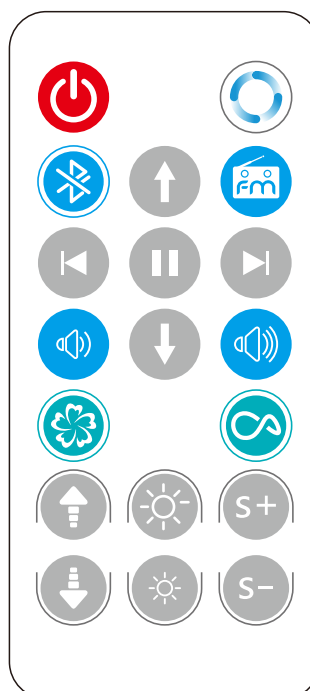

Product Features

- Elegant design for perfect life companion.
- Fantasy light show with 30 amazing lighting modes.
- AUX, TF card, USB external audio source playback.
- External lanyard, the product can be used for hanging or portable, easy to carry.
- Type-C charging port, built-in 2000mAh lithium battery.
- Warm and full timbre.
- Music, sound and light synchronization, enjoy music anytime, anywhere.
- FM range 87-108MHz, radio broadcasting.

Product Diagram

Remote control function

Function	Remote control button
Short press: on/standby Long press: power off	
Short press: Loop in existing play mode Long press: Factory reset	
Short press: Bluetooth mode Long press: Connect/disconnect Bluetooth	
Short press: FM mode Long press: Clear Channel/Auto Search	
Short press: Play/pause (sound) Long press: Bounce/Pause (light effect)	
Short press: Previous/Next (Channel +/-) Long press: Delete current channel	
Short press: Fast Forward/Rewind (+/-) Long press: Continuous Fast Forward/Rewind (+/-)	
Short press: Volume +/- Long press: Continuous Volume +/-	
Short press: Lighting Dynamic Mode Long press: Lighting Monochromatic Mode	
Short press: Light Music Mode	
Short press: Light Switching Dynamic Effect Long press: Switch Light Running Direction	
Short press: Light Brightness Adjustment	
Short press: Dynamic Tempo/Music Mode Sensitivity	

Model	FWBXB4-17
Color	Plastic case (light blue, pink)
Voltage	DC5V
Power	5W
Voyage time	5 hour
Charging method	Type-C, Support charging while working
Bluetooth playback	TF card, AUX input, USB playback
FM	87-108Mhz
IP rating	IP20
battery capacity	2000mAh
Product Size	213.5*80mm
LED light	64 LEDS