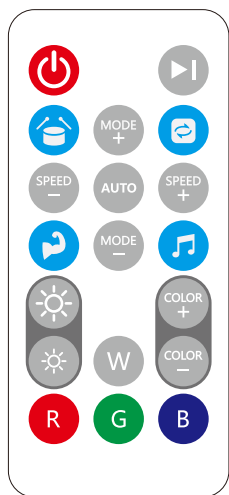

CL LIGHTING

WiFi+IR RGBIC Dream color smart DIY hexagon panel lights

WiFi+IR RGBIC Dream color smart DIY hexagon panel lights

Product function

- Brand new design with hexagon shape, unique PC cover.
- Arbitrary spliced to variety of shapes.
- WiFi+Bluetooth dual mode connection, faster networks pairing
- Multiple ways controllable, include Button switch, IR remote and APP controllable.
- RGBIC high bright LEDs as light source deliver 16 million colors.
- Support music sync function, sound and light synchronization, a variety of music modes.
- 20 panels of maximum connectable quantity, support arbitrary splicing and plug-play with power protection.
- Support 3rd party intelligent speaker control, Alexa, Google Assistant etc.
- Fool-proofing design for installation, easy and stable.

APP function

Remote control function

Button cell battery power supply, 3V working voltage. Control distance: 5-8 meters in open area. 19-keys IR remote can realize various dream color lighting effects and various music modes.

Features	Action	Remote control buttons
Turn on/off	press	
Music mode pause/start	press	
Speed/sensitivity	press	
Dynamic mode switching	press	
Music mode	press	
Automatic mode	press	
Brightness adjustment	press	
Static color switching	press	
WRGB	press	

Product size

Applications: widely used for decorative lighting for living room and gaming room etc,.

Product parameters

Model	FWWSB8-37 -3	FWWSB8-37 -6	FWWSB8-37 -9	FWWSB8-37 -12	FWWSB8-37 -15	FWWSB8-37 -18
Colour	RGBIC	RGBIC	RGBIC	RGBIC	RGBIC	RGBIC
Voltage	24V	24V	24V	24V	24V	24V
Current	0.25A	0.50A	0.71A	0.92A	1.13A	1.33A
Power	6W	12W	17W	22W	27W	32W
Connection	APP+IR	APP+IR	APP+IR	APP+IR	APP+IR	APP+IR
IP rating	IP20	IP20	IP20	IP20	IP20	IP20
Working temp	-10℃~40℃	-10℃~40℃	-10℃~40℃	-10℃~40℃	-10℃~40℃	-10℃~40℃