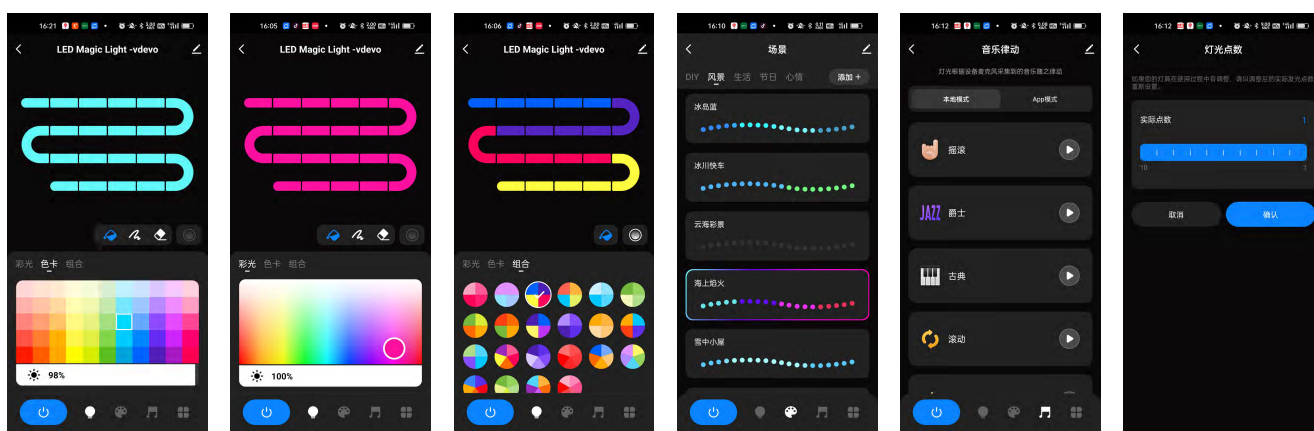

CL LIGHTING

WiFi+IR RGBIC Dream color smart DIY hexagon panel lights

WiFi+IR RGBIC Dream color smart DIY hexagon panel lights

Product function

- Brand new design with hexagon shape, unique PC cover.
- Arbitrary spliced to variety of shapes.
- WiFi+Bluetooth dual mode connection, faster networks pairing
- Multiple ways controllable, include Button switch, IR remote and APP controllable.
- RGBIC high bright LEDs as light source deliver 16 million colors.
- Support music sync function, sound and light synchronization, a variety of music modes.
- 20 panels of maximum connectable quantity, support arbitrary splicing and plug-play with power protection.
- Support 3rd party intelligent speaker control, Alexa, Google Assistant etc.
- Fool-proofing design for installation, easy and stable.

APP function

Remote control function

Button cell battery power supply, 3V working voltage. Control distance: 5-8 meters in open area. 19-keys IR remote can realize various dream color lighting effects and various music modes.

Features	Action	Remote control buttons
Turn on/off	press	
Music mode pause/start	press	
Speed/sensitivity	press	
Dynamic mode switching	press	
Music mode	press	
Automatic mode	press	
Brightness adjustment	press	
Static color switching	press	
WRGB	press	