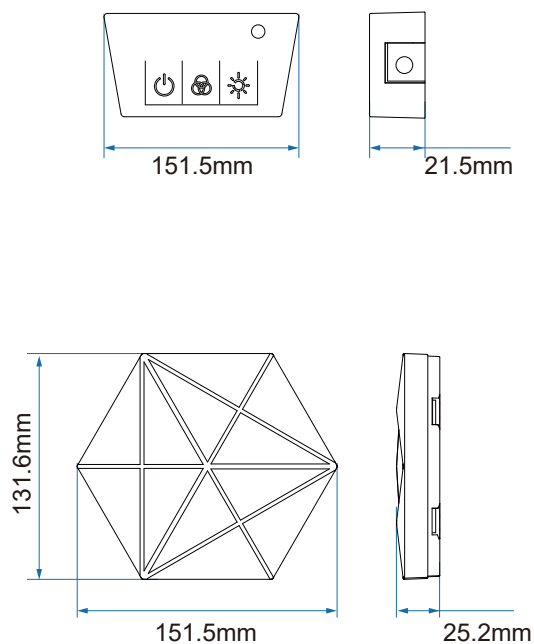

CL LIGHTING

WiFi+IR RGBIC Dream color smart DIY hexagon panel lights

WiFi+IR RGBIC Dream color smart DIY hexagon panel lights

Product function

- Brand new design with hexagon shape, unique PC cover.
- Arbitrary spliced to variety of shapes.
- WiFi+Bluetooth dual mode connection, faster networks pairing
- Multiple ways controllable, include Button switch, IR remote and APP controllable.
- RGBIC high bright LEDs as light source deliver 16 million colors.
- Support music sync function, sound and light synchronization, a variety of music modes.
- 20 panels of maximum connectable quantity, support arbitrary splicing and plug-play with power protection.
- Support 3rd party intelligent speaker control, Alexa, Google Assistant etc.
- Fool-proofing design for installation, easy and stable.

APP function

Remote control function

Button cell battery power supply, 3V working voltage. Control distance: 5-8 meters in open area. 19-keys IR remote can realize various dream color lighting effects and various music modes.

Product size

Applications: widely used for decorative lighting for living room and gaming room etc,.

Product parameters

Model	FWWSB8-37 -3	FWWSB8-37 -6	FWWSB8-37 -9	FWWSB8-37 -12	FWWSB8-37 -15	FWWSB8-37 -18
Colour	RGBIC	RGBIC	RGBIC	RGBIC	RGBIC	RGBIC
Voltage	24V	24V	24V	24V	24V	24V
Current	0.25A	0.50A	0.71A	0.92A	1.13A	1.33A
Power	6W	12W	17W	22W	27W	32W
Connection	APP+IR	APP+IR	APP+IR	APP+IR	APP+IR	APP+IR
IP rating	IP20	IP20	IP20	IP20	IP20	IP20
Working temp	-10℃~40℃	-10℃~40℃	-10℃~40℃	-10℃~40℃	-10℃~40℃	-10℃~40℃