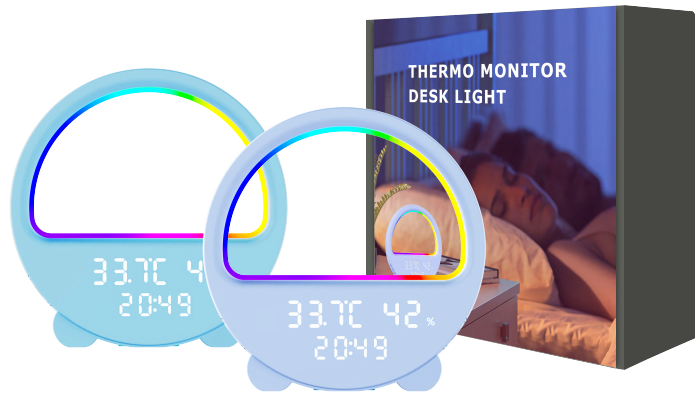

Key operation instructions

- 1、 Power/temperature mode ON/OFF: long press button 1 to make power on, Start lighting and display temperature、 humidity and time; Short press to switch between Celsius and Fahrenheit
- 2、 Time setting switch:Long press button 2 to switch 12h/24h time model;Short press to adjust the time
- 3、 Lighting switch:Long press button 3 to make lighting ON/OFF;Short press button 3 to switch lighting model

Product dimension

Remote control description

ON/OFF			Pause/Resume Button.2.Long press for time setting,then press MODE+/ MODE- to adjust Hour, press SPEED+、 SPEED- to adjust minute, final press to quit
Short press to switch between Celsius and Fahrenheit			Switch the display direction; ILighting model switch long press for cycle and symmetrical running
Lighting model switch			Lighting Speed adjusting
Lighting Speed adjusting			Press into Music sync model, press again to switch
Loop all lighting model;Long press to make factory model			Lighting model switch
Press to Pattern model,press again to switch next model			Adjust the 0-7 brightness of the nixie tube when connecting the power cord; Adjust the number of lamp beads in lamp bead setting mode
Brightness of lighting adjusting			
Single lighting color adjusting			Single lighting color adjusting

Application: Study, bedroom, living room, dining room, shop, pharmacy, warehouse and other places, for atmosphere decoration, temperature and humidity monitoring, time display, etc.

Specification

Mode	FWBSB3-17
Surface technology	Baby blue、pink
Lighting model	Colorful、Dream color
Voltage	DC5V
Sleep model	30minute automatic sleep
Power	Max 5W
Temperature Switch	Celsius/Fahrenheit
Current	1000mA
LED QTY	RGB 36 Leds
Remote Distance	IR remote control with distance 0-5M