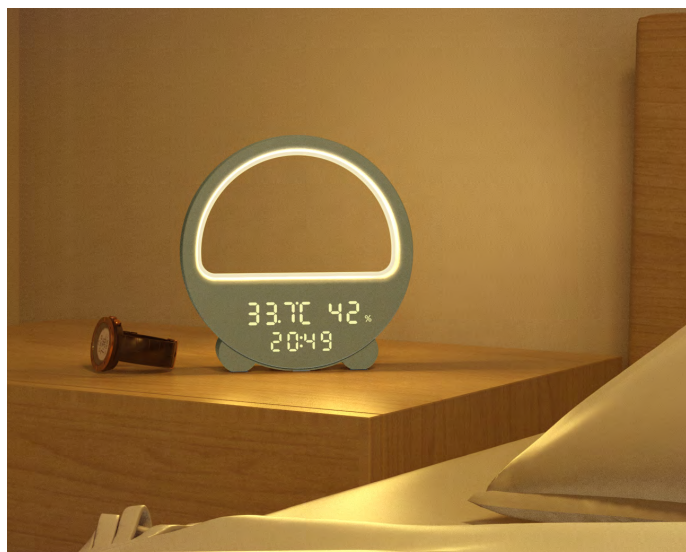

Key operation instructions

- 1、 Power/temperature mode ON/OFF: long press button 1 to make power on, Start lighting and display temperature、 humidity and time; Short press to switch between Celsius and Fahrenheit
- 2、 Time setting switch:Long press button 2 to switch 12h/24h time model;Short press to adjust the time
- 3、 Lighting switch:Long press button 3 to make lighting ON/OFF;Short press button 3 to switch lighting model

Product dimension

Remote control description

ON/OFF			Pause/Resume Button.2.Long press for time setting,then press MODE+/ MODE- to adjust Hour, press SPEED+、 SPEED- to adjust minute, final press to quit
Short press to switch between Celsius and Fahrenheit			Switch the display direction; ILighting model switch long press for cycle and symmetrical running
Lighting model switch			Lighting Speed adjusting
Lighting Speed adjusting			Press into Music sync model, press again to switch
Loop all lighting model;Long press to make factory model			Lighting model switch
Press to Pattern model,press again to switch next model			Adjust the 0-7 brightness of the nixie tube when connecting the power cord; Adjust the number of lamp beads in lamp bead setting mode
Brightness of lighting adjusting			
Single lighting color adjusting			Single lighting color adjusting

Application: Study, bedroom, living room, dining room, shop, pharmacy, warehouse and other places, for atmosphere decoration, temperature and humidity monitoring, time display, etc.

Specification

Mode	FWBSB3-17
Surface technology	Baby blue、pink
Lighting model	Colorful、Dream color
Voltage	DC5V
Sleep model	30minute automatic sleep
Power	Max 5W
Temperature Switch	Celsius/Fahrenheit
Current	1000mA
LED QTY	RGB 36 Leds
Remote Distance	IR remote control with distance 0-5M