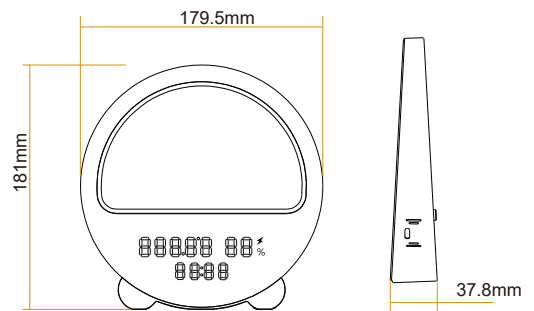

Product dimension

Remote control description

ON/OFF			Pause/Resume Button.2.Long press for time setting,then press MODE+/ MODE- to adjust Hour, press SPEED+、 SPEED- to adjust minute, final press to quit
Short press to switch between Celsius and Fahrenheit			Switch the display direction; ILighting model switch long press for cycle and symmetrical running
Lighting model switch			Lighting Speed adjusting
Lighting Speed adjusting			Press into Music sync model, press again to switch
Loop all lighting model;Long press to make factory model			Lighting model switch
Press to Pattern model,press again to switch next model			Adjust the 0-7 brightness of the nixie tube when connecting the power cord; Adjust the number of lamp beads in lamp bead setting mode
Brightness of lighting adjusting			
Single lighting color adjusting			Single lighting color adjusting